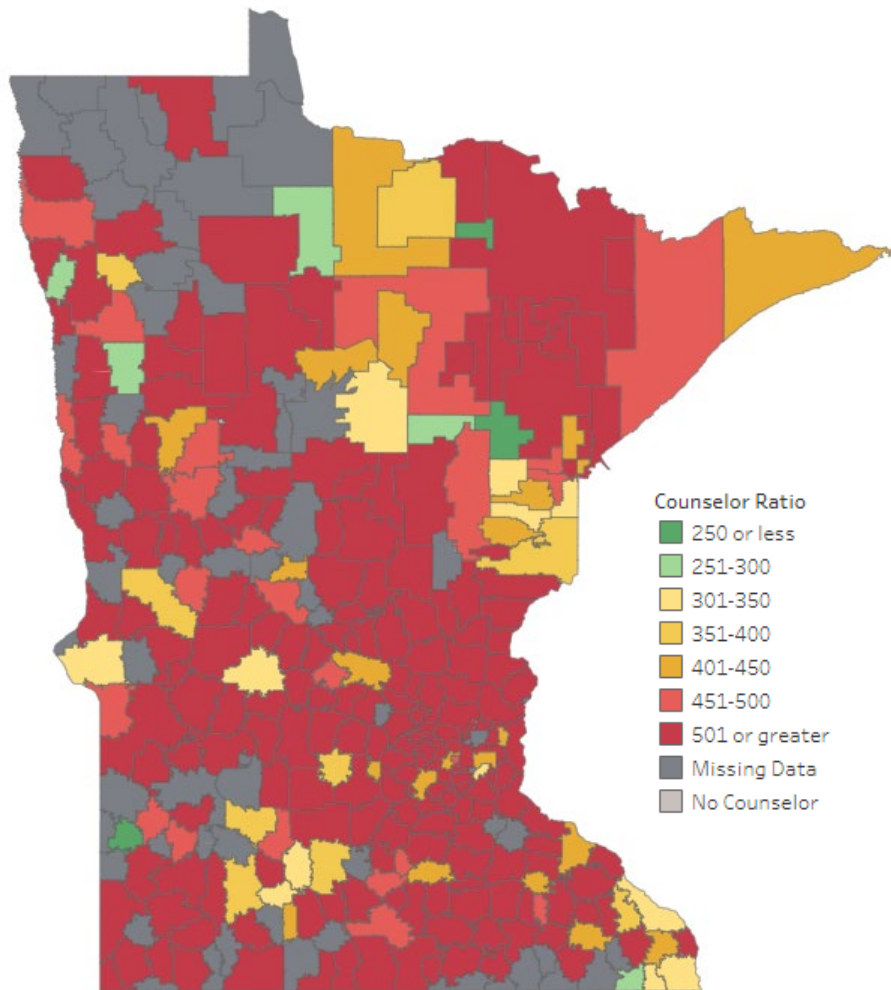

Minnesota School District Student-to-Counselor Ratios, 2015-16

National Association for
College Admission Counseling

Minnesota Student-to-Counselor Ratio, 2004-05 to 2014-15

Source: State-by-State Student-to-Counselor Ratio Report (NACAC, 2018). Visit bit.ly/2UbZ7VB for more.