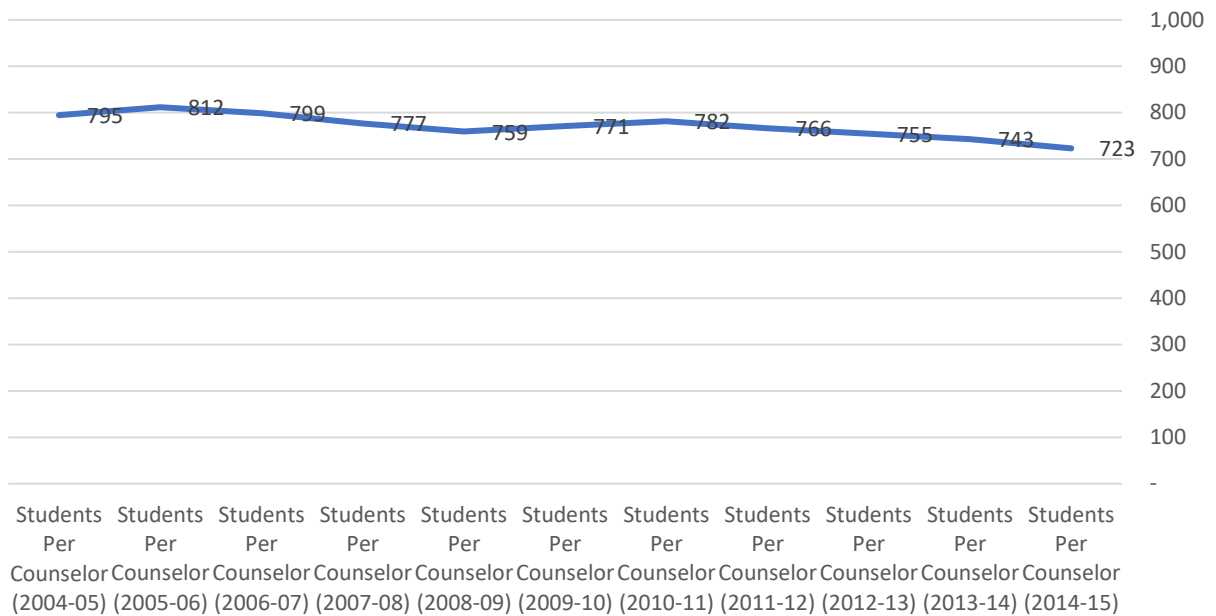

Minnesota School District Student-to-Counselor Ratios, 2015-16

National Association for
College Admission Counseling

Minnesota Student-to-Counselor Ratio, 2004-05 to 2014-15

Source: State-by-State Student-to-Counselor Ratio Report (NACAC, 2018). Visit bit.ly/2UbZ7VB for more.