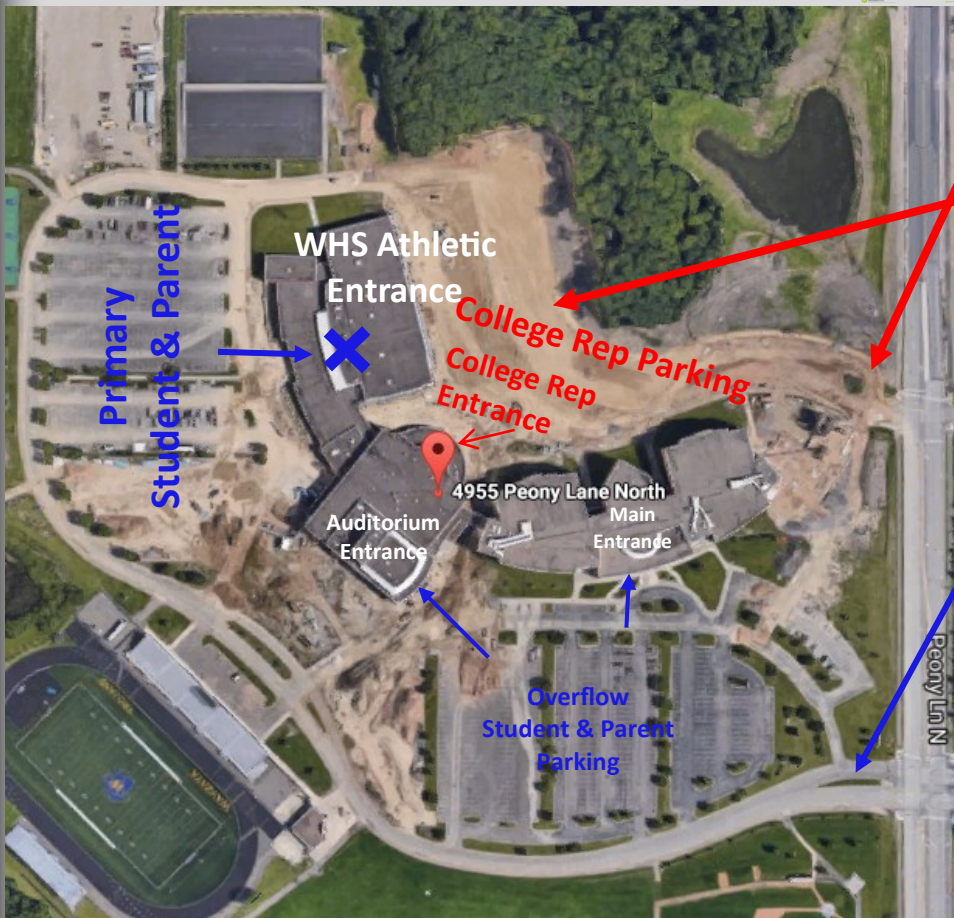

Minnesota Education Fair

March 16, 2017 • 6:00 – 8:00 pm

Wayzata High School

Welcome to Wayzata High School

Directions:

Coming from intersection of 394/12/494: Proceed north on 494, exit Hwy 55, proceed west on Hwy 55 to a right (north) on Peony Lane North and proceed over the bridge to Wayzata High School. Turn left at the stoplight.

Coming from 494/694 split: Proceed south on 494, exit County Rd. 9, proceed west on County Rd. 9 to a right (north) on Vicksburg Ln. N., continue on Vicksburg Ln. N. to a left (west) on Old Rockford Rd., proceed on Old Rockford Rd., to a right on Peony Ln. N., proceed over bridge to Wayzata High School.

College Representatives:

- ◆ Please enter the campus via the lower bus entrance
- ◆ Park on the north side of the building entering from Peony Ln.
- ◆ Enter through the lower Cafeteria Entrance.

Students/Parents:

- ◆ Enter the campus via the main entrance on Peony Ln. (stop light)
- ◆ Park in the west Athletic Entrance parking lot.
- ◆ Enter the building via the Athletic Entrance.

The College Fair will be held in the WHS Cafeteria Area